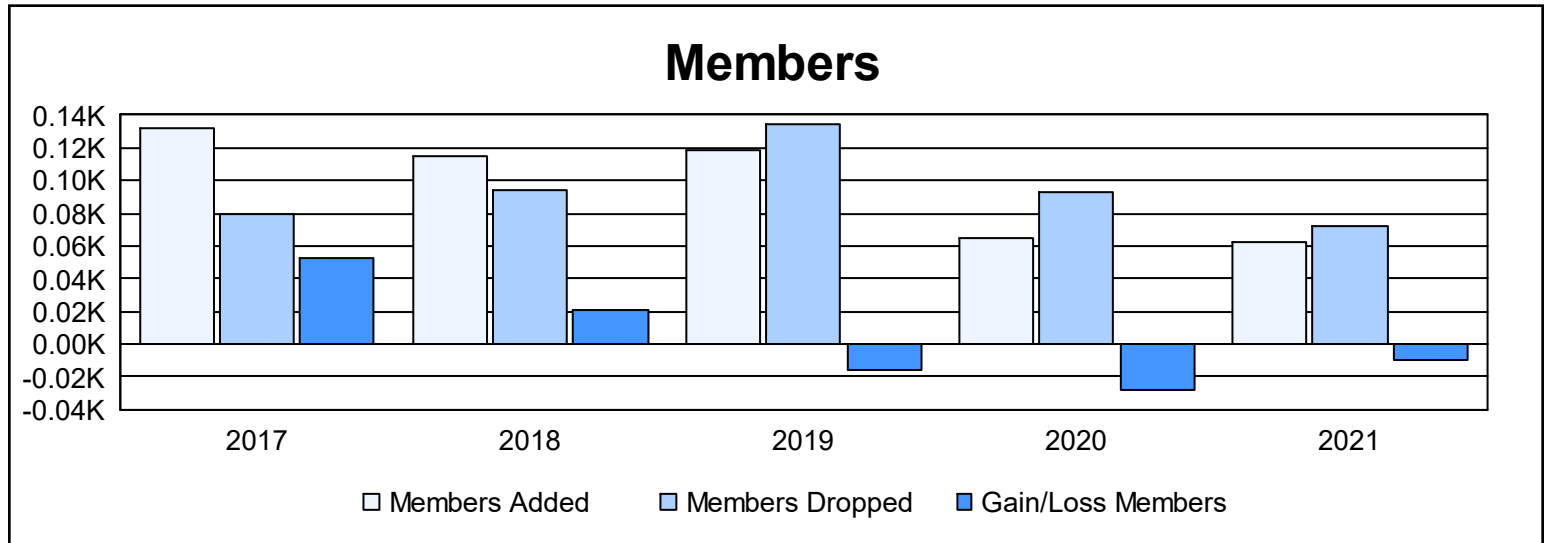

Year	New Clubs	Dropped Clubs	Gain/ Loss Clubs	New Members	Charter Members	Reinstate Members	Transfer Members	Total Member Added	Total Members Dropped	Gain/ Loss Members
2016-2017	1	0	1	107	24	1	0	132	79	53
2017-2018	1	0	1	82	32	0	1	115	94	21
2018-2019	2	0	2	70	46	1	2	119	135	-16
2019-2020	0	0	0	59	4	0	2	65	93	-28
2020-2021	0	1	-1	55	1	0	6	62	72	-10
<b>Average</b>	<b>1</b>	<b>0</b>	<b>1</b>	<b>75</b>	<b>21</b>	<b>0</b>	<b>2</b>	<b>99</b>	<b>95</b>	<b>4</b>

### Membership Composition June 2021 Cumulative