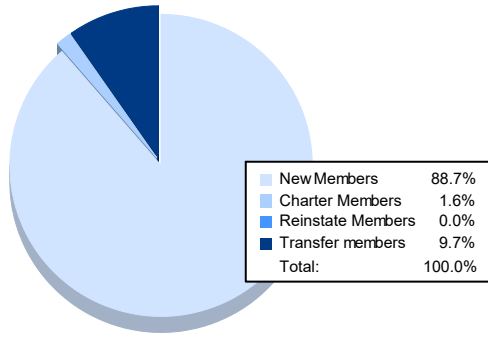

Year	New Clubs	Dropped Clubs	Gain/ Loss Clubs	New Members	Charter Members	Reinstate Members	Transfer Members	Total Member Added	Total Members Dropped	Gain/ Loss Members
2016-2017	1	0	1	107	24	1	0	132	79	53
2017-2018	1	0	1	82	32	0	1	115	94	21
2018-2019	2	0	2	70	46	1	2	119	135	-16
2019-2020	0	0	0	59	4	0	2	65	93	-28
2020-2021	0	1	-1	55	1	0	6	62	72	-10
<b>Average</b>	<b>1</b>	<b>0</b>	<b>1</b>	<b>75</b>	<b>21</b>	<b>0</b>	<b>2</b>	<b>99</b>	<b>95</b>	<b>4</b>

### Membership Composition June 2021 Cumulative