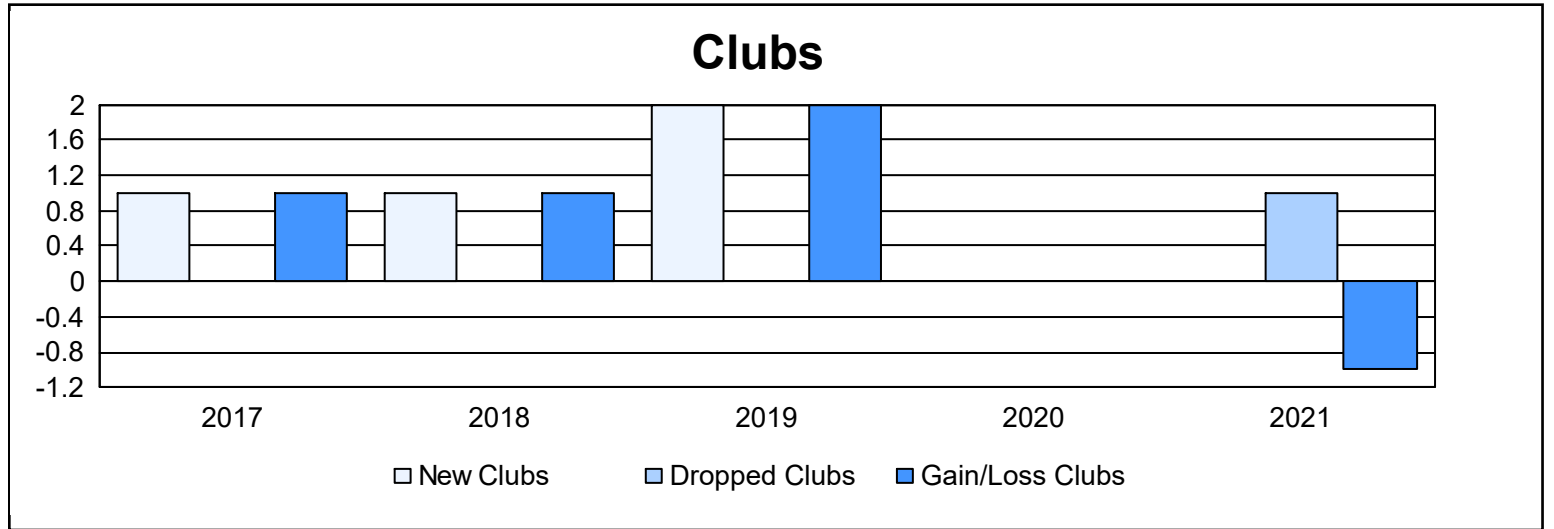

Year	New Clubs	Dropped Clubs	Gain/ Loss Clubs	New Members	Charter Members	Reinstate Members	Transfer Members	Total Member Added	Total Members Dropped	Gain/ Loss Members
2016-2017	1	0	1	107	24	1	0	132	79	53
2017-2018	1	0	1	82	32	0	1	115	94	21
2018-2019	2	0	2	70	46	1	2	119	135	-16
2019-2020	0	0	0	59	4	0	2	65	93	-28
2020-2021	0	1	-1	55	1	0	6	62	72	-10
<b>Average</b>	<b>1</b>	<b>0</b>	<b>1</b>	<b>75</b>	<b>21</b>	<b>0</b>	<b>2</b>	<b>99</b>	<b>95</b>	<b>4</b>

### Membership Composition June 2021 Cumulative